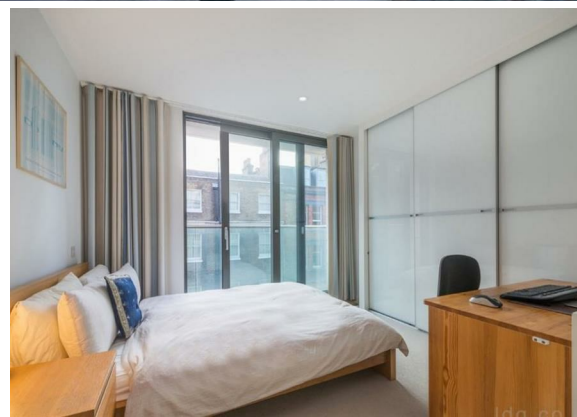

**3 Bed
Apartment
located in**

£5,250 Per month

DIRECTIONS

CONTACT

12, Suite 3 Portman Close
London
W1H 6BR

E: info@waterb.com
T: 02074871355