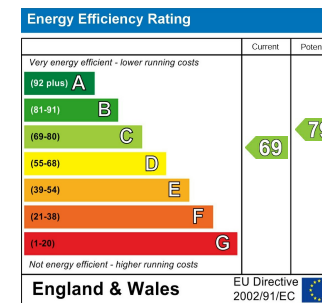

1 Bedroom Flat located in Eccles

Freeneay and Oliver Estates are proud to offer For Rent on Belgrave Crescent, Eccles, this newly refurbished Victorian house offers a selection of four exquisite flats, perfect for modern living. With options ranging from bedsits to one and two-bedroom flats, there is a suitable choice for every professional seeking comfort and convenience.

Each flat has been thoughtfully designed to blend contemporary style with the character of the original Victorian architecture. The central location ensures that residents have easy access to local amenities, transport links, and vibrant community life, making it an ideal spot for those who appreciate both tranquillity and accessibility.

Starting at an attractive £800 per calendar month, these flats present an excellent opportunity for individuals or couples looking to settle in a welcoming neighbourhood. The refurbishment has been carried out to a high standard, ensuring that each living space is not only aesthetically pleasing but also functional and comfortable.

Whether you are a young professional or simply seeking a fresh start in a delightful setting, these flats in Belgrave Crescent are sure to impress. Embrace the charm of Victorian living with the benefits of modern amenities in this splendid Eccles location.

Call us on

info@freeneayandoliverestates.co.uk

Council Tax Band

A

Agents Note: Whilst every care has been taken to prepare these particulars, they are for guidance purposes only. All measurements are approximate and are for general guidance purposes only and whilst every care has been taken to ensure their accuracy, they should not be relied upon and potential buyers are advised to recheck the measurements.