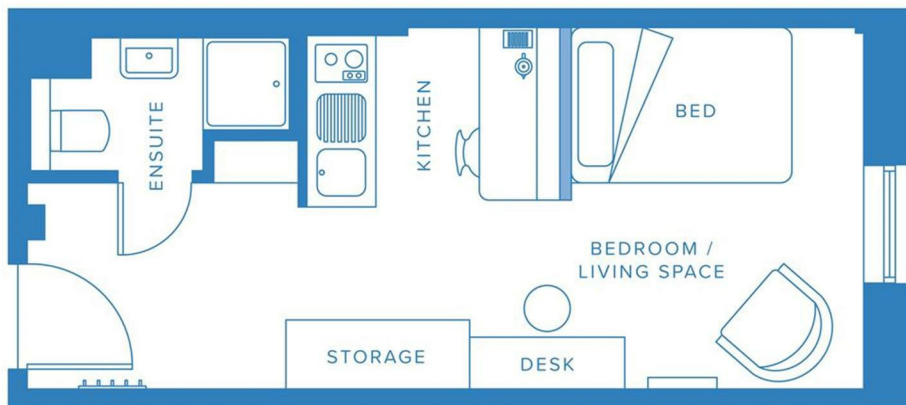

WESTGATE
ONE
STYLE A

Available in Club, Premium and Premium Plus